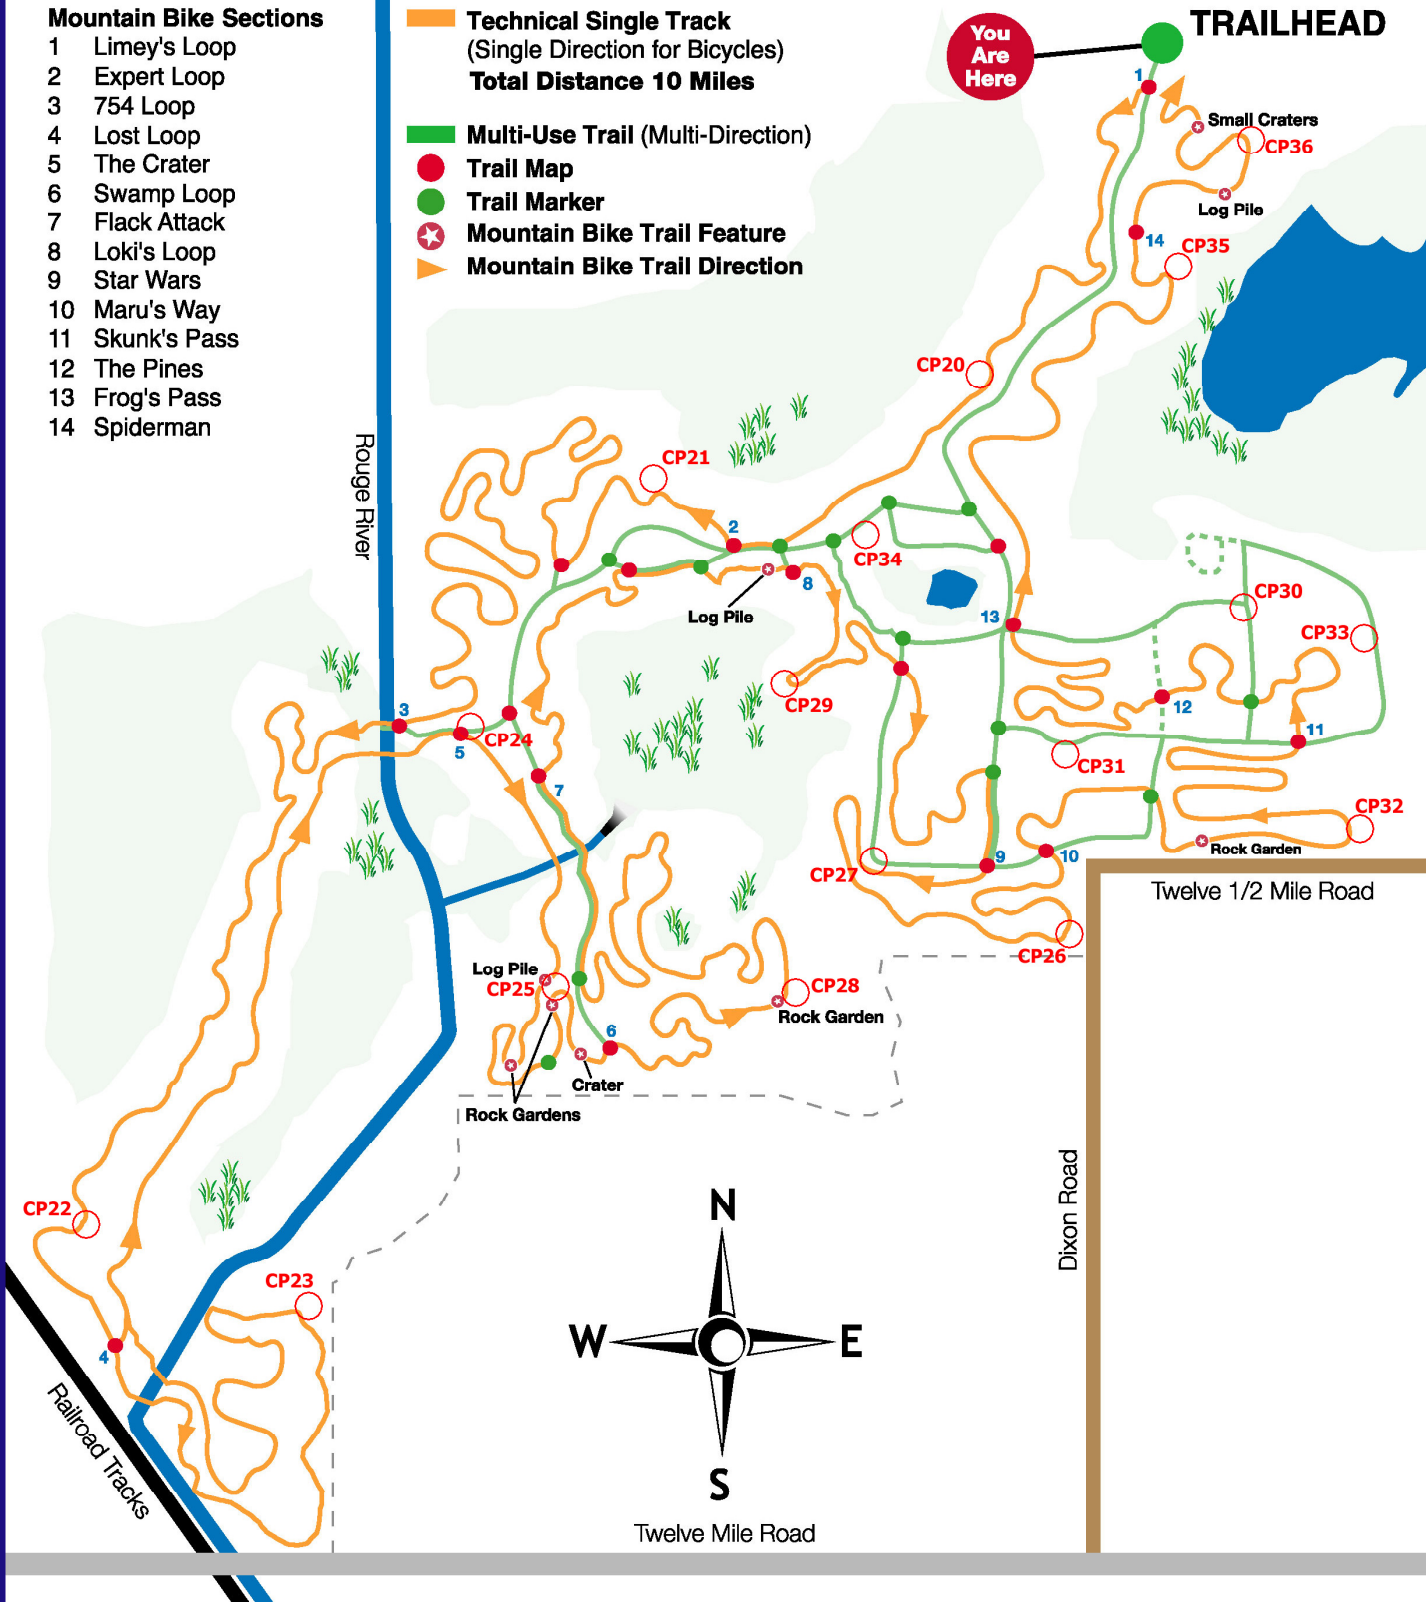

Lakeshore Park

Report All Unauthorized Motorized Vehicles To The Novi Police at (248) 348-7100
 In case of an emergency, call Novi Police at (248) 348-0911 or simply dial 911

Mountain Bike Sections

- 1 Limey's Loop
- 2 Expert Loop
- 3 754 Loop
- 4 Lost Loop
- 5 The Crater
- 6 Swamp Loop
- 7 Flack Attack
- 8 Loki's Loop
- 9 Star Wars
- 10 Maru's Way
- 11 Skunk's Pass
- 12 The Pines
- 13 Frog's Pass
- 14 Spiderman

Technical Single Track
 (Single Direction for Bicycles)
Total Distance 10 Miles

Multi-Use Trail (Multi-Direction)

Trail Map

Trail Marker

Mountain Bike Trail Feature

Mountain Bike Trail Direction

TRAILHEAD

You Are Here

Twelve 1/2 Mile Road

Dixon Road

Twelve Mile Road